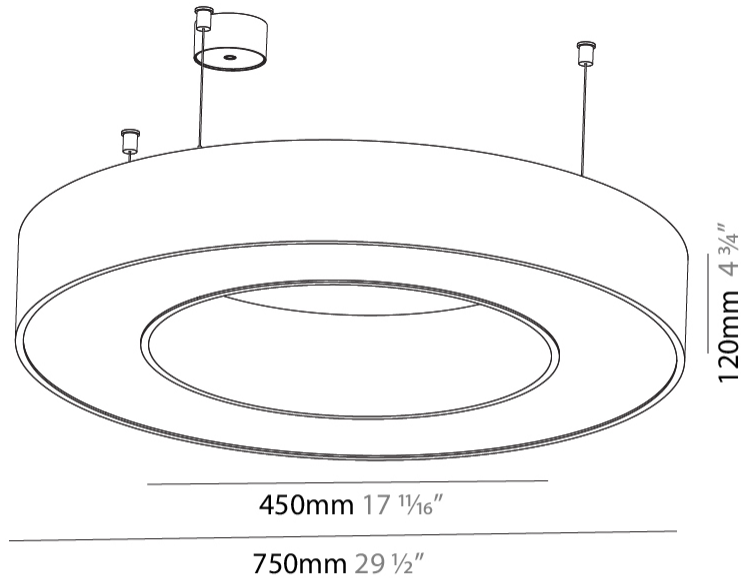

GENERAL

Series: Glorious
Subseries: Glorious
Brand: Prolight
Division: Architectural
Mounting Type: Suspension
Mounting Location: Ceiling
Subcategory: Ambient

PHYSICAL

Shape: Round
Diameter (mm): 750
Diameter (in): 29 1/2
Height (mm): 120
Height (in): 4 3/4
Max. Overall Height (mm): 2120
Max. Overall Height (in): 83 7/16
Light Distribution: Direct
Weight (kg): 7.062
Weight (lbs): 15.56
Diffuser: [PMMA - Opal or Micro-Prism](#)
Fixture Finish: [SSR / BKV / CWI / CRY / HAB / UFT / ITA / RUA / FTG / MYG / LOD / PUS / FRO / FUP / KIA / POP / BLS / SPG / MEY / GOH / GUM / CHC / COM / ABZ / JAG / OBR / MOS / ROR](#)
Fixture Material: Aluminum

ELECTRICAL

Lamp Type: LED (Zhaga Standard)
Input Wattage (W): 30
Total Output Wattage (W): 24 / 19.2 (3500K)
Dimming: [Non-Dimming / Phase Dimming (120Vac only) / 0-10V Dimming](#)
Driver Included: Yes
Driver Location: Integrated
Driver Type: Constant Current
Driver Class: Class 2
Input Voltage (V): 120 - 277
Constant Current (MA): 350 / 600 (3500K)

LED

Color Temperature (°K): [3000 / 3500 / 4000](#)
Max. Delivered Lumen (lm): 2770 / 2862 / 2920
CRI: >80 CRI
Efficiency (%): 65
Lamp Life (hrs): 50000

OPTICAL

RATINGS AND CERTIFICATIONS

Certified By: Certified for North American Standards
IP rating: IP20